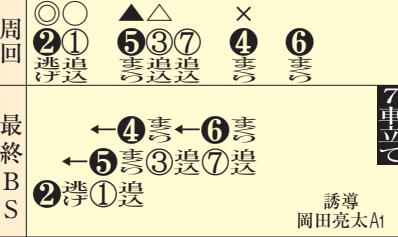

上越勢期待

◎信頼度45%

- 2-1-435, 2-4-135, 2-3-145, 4-1-235, 4-3-215

片桐善也... ラインがでる... 上越と南切りを決めてい

航空距離の長い②が先行勝負

Table with columns for horse names, jockeys, and various statistics like win percentages and race times.

Main race results table with columns for race number, horse name, jockey, odds, and performance metrics.

Table listing race details, including race type, jockey names, and race results.